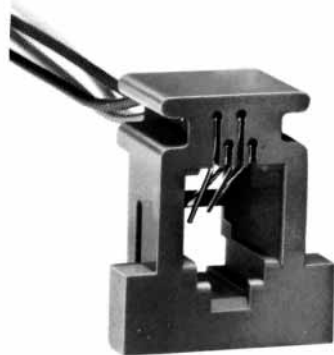

MODULAR CONNECTORS

CL 222 TM

Wire Lead Jack Type

● TM1R-616B44-*

CL No.	Part No.	RoHS
222-4465-0	TM1R-616B44-35S-150M	YES

Color	L (mm)
Yellow	150
Green	150
Red	150
Black	150

Note: Standard finish color is gray.

● TM1R-616P44-*

CL No.	Part No.	RoHS
222-4466-2	TM1R-616P44-35S-150M	YES

Color	L (mm)
Yellow	150
Green	150
Red	150
Black	150

Note: Standard finish color is gray.

● TM1R-616M44-*

CL No.	Part No.	RoHS
222-4451-5	TM1R-616M44-35S-70M	YES