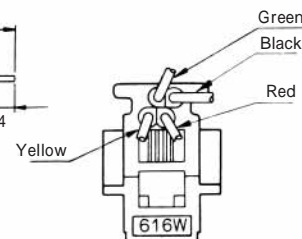

● TM1R-616P44-*

CL No.	Part No.	RoHS
222-4466-2	TM1R-616P44-35S-150M	YES

Color	L (mm)
Yellow	150
Green	150
Red	150
Black	150

Note: Standard finish color is gray.

● TM1R-616M44-*

CL No.	Part No.	RoHS
222-4451-5	TM1R-616M44-35S-70M	YES

Color	L (mm)
Yellow	70
Green	70
Red	70
Black	70

Note: Standard finish color is gray.

MODULAR CONNECTORS

CL 222 TM

TM1R-616W44-*

CL No.	Part No.	RoHS
222-4441-1	TM1R-616W44-4S-150M	YES

Color	L (mm)
Yellow	150
Green	150
Red	150
Black	150