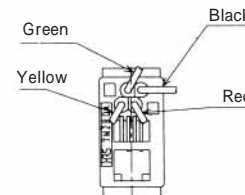

Note: Standard finish color is warm gray.