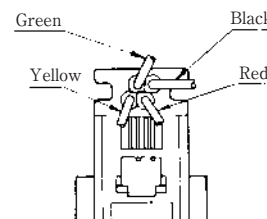

MODULAR CONNECTORS

CL 222 TM

Wire Lead Jack Type

● TM1R-616B44-*

CL No.	Part No.	RoHS
222-4465-0	TM1R-616B44-35S-150M	YES

Color	L (mm)
Yellow	150
Green	150
Red	150
Black	150

Note: Standard finish color is gray.

● TM1R-616P44-*

CL No.	Part No.	RoHS
222-4466-2	TM1R-616P44-35S-150M	YES

Color	L (mm)
Yellow	150
Green	150
Red	150
Black	150

Note: Standard finish color is gray.

● TM1R-616M44-*

CL No.	Part No.	RoHS
222-4451-5	TM1R-616M44-35S-70M	YES