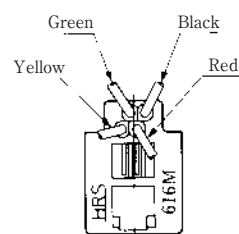

● TM1R-616P44-*

CL No.	Part No.	RoHS
222-4466-2	TM1R-616P44-35S-150M	YES

Color	L (mm)
Yellow	150
Green	150
Red	150
Black	150

Note: Standard finish color is gray.

● TM1R-616M44-*

CL No.	Part No.	RoHS
222-4451-5	TM1R-616M44-35S-70M	YES

Color	L (mm)
Yellow	70
Green	70
Red	70
Black	70

Note: Standard finish color is gray.

MODULAR CONNECTORS

CL 222 TM

TM1R-616W44-*

CL No.	Part No.	RoHS
222-4441-1	TM1R-616W44-4S-150M	YES

Color	L (mm)
Yellow	150
Green	150
Red	150
Black	150

Color	L (mm)
Brown	150
White	150
Yellow	150
Green	150
Red	150
Black	150
Blue	150
Orange	150

Note: Standard color is warm gray.

TM2RC-88- *

CL No.	Part No.	RoHS
222-4434-6	TM2RCV-M88-5S-450M	YES

Color	L (mm)
Gray	450
Purple	450
Blue	450
Green	450
Yellow	450
Orange	450
Red	450
Brown	450