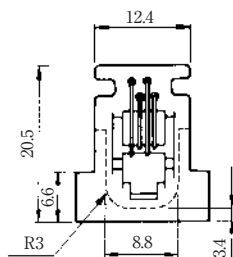

MODULAR CONNECTORS

CL 222 TM

Wire Lead Jack Type

● TM1R-616B44-*

CL No.	Part No.	RoHS
222-4465-0	TM1R-616B44-35S-150M	YES

Color	L (mm)
Yellow	150
Green	150
Red	150
Black	150

Note: Standard finish color is gray.

● TM1R-616P44-*

CL No.	Part No.	RoHS
222-4466-2	TM1R-616P44-35S-150M	YES

Color	L (mm)
Yellow	150
Green	150
Red	150
Black	150

Note: Standard finish color is gray.

● TM1R-616M44-*

CL No.	Part No.	RoHS
222-4451-5	TM1R-616M44-35S-70M	YES

TM1RV-623P66- *

TM1RV-623P64- *

CL No.	Part No.	RoHS
222-4471-2	TM1RV-623P66-35S-150M	YES

Color	L (mm)
White	150
Black	150
Red	150
Green	150
Yellow	150
Blue	150

CL No.	Part No.	RoHS
222-4425-5	TM1RV-623P64-35S-150M	YES