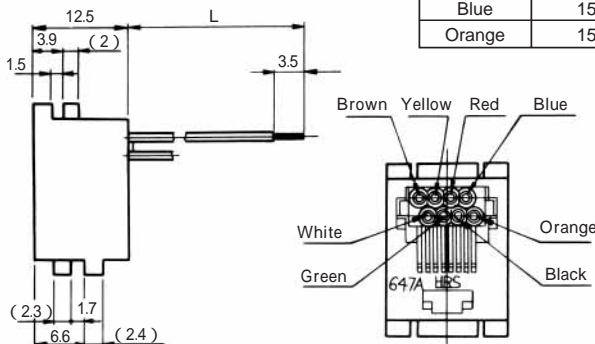

Color	L (mm)
White	150
Yellow	150
Green	150
Red	150
Black	150
Blue	150

CL No.	Part No.	RoHS
222-4456-9	TM2RGV-L64-4S-150M	YES

Color	L (mm)
Yellow	150
Green	150
Red	150
Black	150

CL No.	Part No.	RoHS
222-4455-6	TM2RGV-L62-4S-150M	YES

Color	L (mm)
Green	150
Red	150

Note1: Standard finish color is dark brown. Note2: The drawing is shown sample of TM2RGV-L64-*

MODULAR CONNECTORS

CL 222 TM

TM1RV-647AF88- *

CL No.	Part No.	RoHS
222-4454-3	TM1RV647AF88-35S-150M	YES

Color	L (mm)
Brown	150
White	150
Yellow	150
Green	150
Red	150
Black	150
Blue	150
Orange	150

Note: Standard color is warm gray.

TM2RC-88- *

CL No.	Part No.	RoHS
222-4434-6	TM2RCV-M88-5S-450M	YES

Color	L (mm)
Gray	450
Purple	450
Blue	450
Green	450
Yellow	450
Orange	450
Red	450
Brown	450