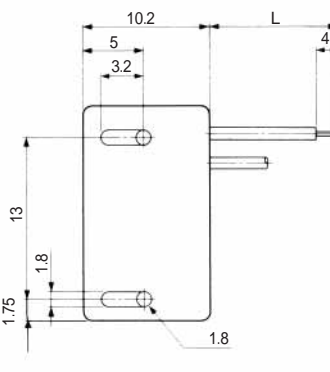

Note: Standard finish color is warm gray.