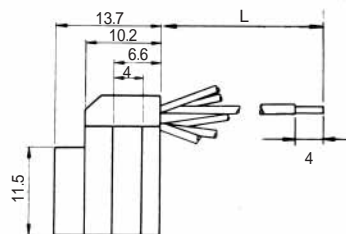

Note1: Standard finish color is gray.

Note2: The drawing is shown sample of TM1RV-623K66- *