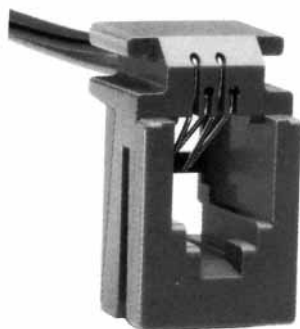

MODULAR CONNECTORS

CL 222 TM

Wire Lead Jack Type

● TM1R-616B44-*

CL No.	Part No.	RoHS
222-4465-0	TM1R-616B44-35S-150M	YES

Color	L (mm)
Yellow	150
Green	150
Red	150
Black	150

Note: Standard finish color is gray.

● TM1R-616P44-*

CL No.	Part No.	RoHS
222-4466-2	TM1R-616P44-35S-150M	YES

Color	L (mm)
Yellow	150
Green	150
Red	150
Black	150

Note: Standard finish color is gray.

● TM1R-616M44-*

CL No.	Part No.	RoHS
222-4451-5	TM1R-616M44-35S-70M	YES

Color	L (mm)
Yellow	70
Green	70
Red	70
Black	70

Note: Standard finish color is gray.

MODULAR CONNECTORS

CL 222 TM

TM1R-616W44-*

CL No.	Part No.	RoHS
222-4441-1	TM1R-616W44-4S-150M	YES

Color	L (mm)
Yellow	150
Green	150
Red	150
Black	150