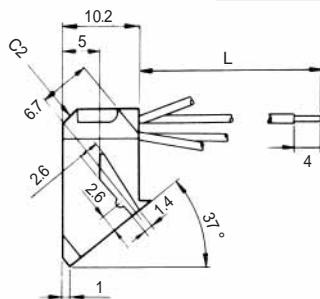

● TM1R-616P44-*

CL No.	Part No.	RoHS
222-4466-2	TM1R-616P44-35S-150M	YES

Color	L (mm)
Yellow	150
Green	150
Red	150
Black	150

Note: Standard finish color is gray.

● TM1R-616M44-*

CL No.	Part No.	RoHS
222-4451-5	TM1R-616M44-35S-70M	YES

Color	L (mm)
Yellow	70
Green	70
Red	70
Black	70

Note: Standard finish color is gray.

MODULAR CONNECTORS

CL 222 TM

TM1R-616W44-*

CL No.	Part No.	RoHS
222-4441-1	TM1R-616W44-4S-150M	YES

Color	L (mm)
Yellow	150
Green	150
Red	150
Black	150