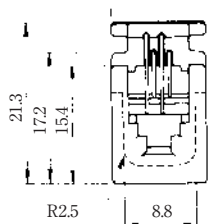

MODULAR CONNECTORS

CL 222 TM

Wire Lead Jack Type

● TM1R-616B44-*

CL No.	Part No.	RoHS
222-4465-0	TM1R-616B44-35S-150M	YES

Color	L (mm)
Yellow	150
Green	150
Red	150
Black	150

Note: Standard finish color is gray.

● TM1R-616P44-*

CL No.	Part No.	RoHS
222-4466-2	TM1R-616P44-35S-150M	YES

Color	L (mm)
Yellow	150
Green	150
Red	150
Black	150

Note: Standard finish color is gray.

● TM1R-616M44-*

CL No.	Part No.	RoHS
222-4451-5	TM1R-616M44-35S-70M	YES