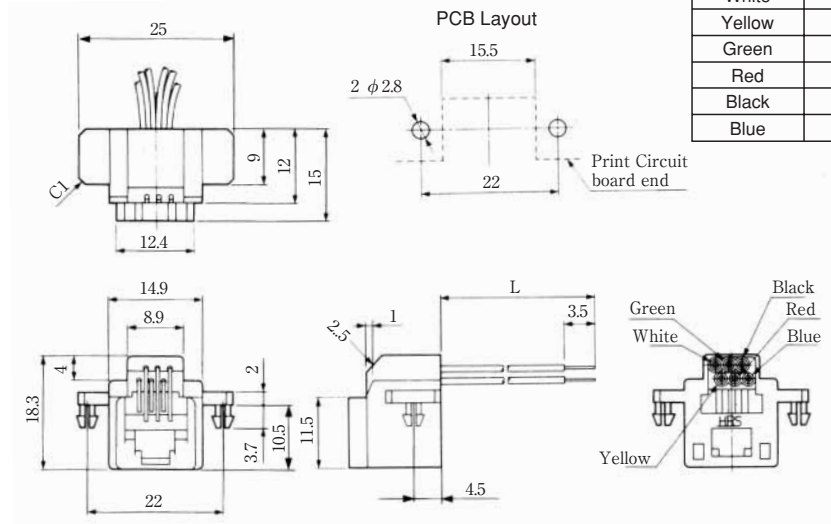

MODULAR CONNECTORS

CL 222 TM

● TM7RV-66-*

CL No.	Part No.	RoHS
222-4472-5	TM7RV-A66-35S-150M	YES

Color	L (mm)
White	150
Yellow	150
Green	150
Red	150
Black	150
Blue	150

Note: Standard finish color is Vanilla white.