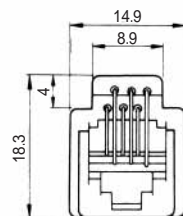

CL No.	Part No.	RoHS
CL222-4440-9	TM2RDA-F44-4S-150M	YES

Color	L (mm)
Yellow	150
Green	150
Red	150
Black	150

Note: Standard finish color is warm gray.

MODULAR CONNECTORS

CL 222 TM

TM6RA-144- *

CL No.	Part No.	RoHS
222-4474-0	TM6RA-144-35S-150M	YES

Color	L (mm)
Yellow	150
Green	150
Red	150
Black	150

Note: Standard finish color is ash gray.

TM1RV-623K66- *

TM1RV-623K64- *

TM1RV-623K62- *

CL No.	Part No.	RoHS
222-4307-9	TM1RV-623K66-4S-150M	YES

Color	L (mm)
White	150
Yellow	150
Green	150
Red	150
Black	150
Blue	150

Color	L (mm)
Yellow	150
Green	150
Red	150
Black	150

CL No.	Part No.	RoHS
222-4470-0	TM1RV-623K62-4S-150M	YES

Color	L (mm)
Green	150
Red	150

Note1: Standard finish color is gray.

Note2: The drawing is shown sample of TM1RV-623K66- *

TM1RV-623P66- *

TM1RV-623P64- *

CL No.	Part No.	RoHS
222-4471-2	TM1RV-623P66-35S-150M	YES

Color	L (mm)
White	150
Black	150
Red	150
Green	150
Yellow	150
Blue	150

CL No.	Part No.	RoHS
222-4425-5	TM1RV-623P64-35S-150M	YES