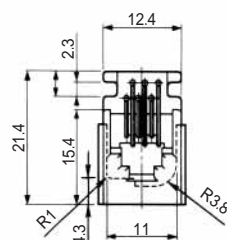

Note1: Standard finish color is gray.

Note2: The drawing is shown sample of TM1RV-623P66- *