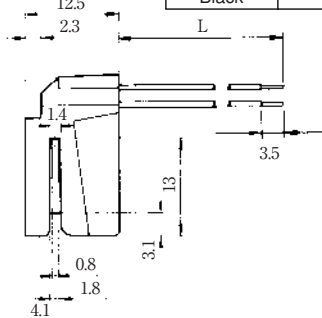

MODULAR CONNECTORS

CL 222 TM

Wire Lead Jack Type

● TM1R-616B44-*

CL No.	Part No.	RoHS
222-4465-0	TM1R-616B44-35S-150M	YES

Color	L (mm)
Yellow	150
Green	150
Red	150
Black	150

Note: Standard finish color is gray.

● TM1R-616P44-*

CL No.	Part No.	RoHS
222-4466-2	TM1R-616P44-35S-150M	YES

Color	L (mm)
Yellow	150
Green	150
Red	150
Black	150

Note: Standard finish color is gray.

● TM1R-616M44-*

CL No.	Part No.	RoHS
222-4451-5	TM1R-616M44-35S-70M	YES