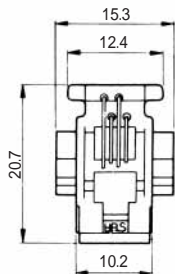

● TM1R-616P44-*

CL No.	Part No.	RoHS
222-4466-2	TM1R-616P44-35S-150M	YES

Color	L (mm)
Yellow	150
Green	150
Red	150
Black	150

Note: Standard finish color is gray.

● TM1R-616M44-*

CL No.	Part No.	RoHS
222-4451-5	TM1R-616M44-35S-70M	YES

Color	L (mm)
Yellow	70
Green	70
Red	70
Black	70

Note: Standard finish color is gray.

MODULAR CONNECTORS

CL 222 TM

TM1R-616W44-*

CL No.	Part No.	RoHS
222-4441-1	TM1R-616W44-4S-150M	YES

Color	L (mm)
Yellow	150
Green	150
Red	150
Black	150