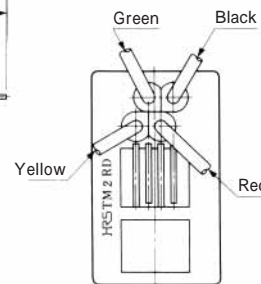

● TM1R-616P44-*

CL No.	Part No.	RoHS
222-4466-2	TM1R-616P44-35S-150M	YES

Color	L (mm)
Yellow	150
Green	150
Red	150
Black	150

Note: Standard finish color is gray.

● TM1R-616M44-*

CL No.	Part No.	RoHS
222-4451-5	TM1R-616M44-35S-70M	YES

Color	L (mm)
Yellow	70
Green	70
Red	70
Black	70

Note: Standard finish color is gray.

MODULAR CONNECTORS

CL 222 TM

TM1R-616W44-*

CL No.	Part No.	RoHS
222-4441-1	TM1R-616W44-4S-150M	YES

Color	L (mm)
Yellow	150
Green	150
Red	150
Black	150

Note: Standard finish color is gray.

TM2RD-F44-*

CL No.	Part No.	RoHS
222-4467-5	TM2RD-F44-4S-150M	YES

Color	L (mm)
Yellow	150
Green	150
Red	150
Black	150

Note: Standard finish color is warm gray.

TM2RDA-F44-*

CL No.	Part No.	RoHS
CL222-4440-9	TM2RDA-F44-4S-150M	YES

Color	L (mm)
Yellow	150
Green	150
Red	150
Black	150

Note: Standard finish color is warm gray.

MODULAR CONNECTORS

CL 222 TM

TM6RA-144- *

CL No.	Part No.	RoHS
222-4474-0	TM6RA-144-35S-150M	YES