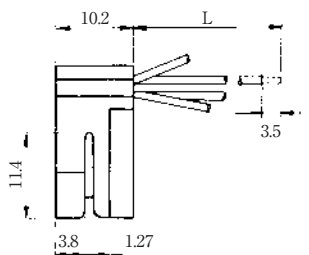

MODULAR CONNECTORS

CL 222 TM

Wire Lead Jack Type

● TM1R-616B44-*

CL No.	Part No.	RoHS
222-4465-0	TM1R-616B44-35S-150M	YES

Color	L (mm)
Yellow	150
Green	150
Red	150
Black	150

Note: Standard finish color is gray.

● TM1R-616P44-*

CL No.	Part No.	RoHS
222-4466-2	TM1R-616P44-35S-150M	YES

Color	L (mm)
Yellow	150
Green	150
Red	150
Black	150

Note: Standard finish color is gray.

● TM1R-616M44-*

CL No.	Part No.	RoHS
222-4451-5	TM1R-616M44-35S-70M	YES

TM1RV-623P66- *

TM1RV-623P64- *

CL No.	Part No.	RoHS
222-4471-2	TM1RV-623P66-35S-150M	YES

Color	L (mm)
White	150
Black	150
Red	150
Green	150
Yellow	150
Blue	150

CL No.	Part No.	RoHS
222-4425-5	TM1RV-623P64-35S-150M	YES

Color	L (mm)
Brown	150
White	150
Yellow	150
Green	150
Red	150
Black	150
Blue	150
Orange	150

Note: Standard color is warm gray.

TM2RC-88- *

CL No.	Part No.	RoHS
222-4434-6	TM2RCV-M88-5S-450M	YES

Color	L (mm)
Gray	450
Purple	450
Blue	450
Green	450
Yellow	450
Orange	450
Red	450
Brown	450