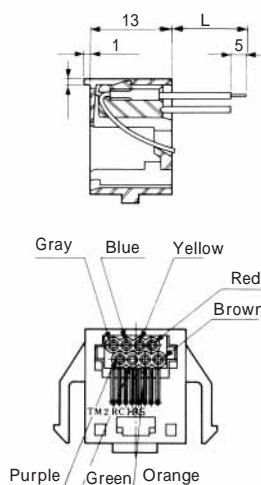

Color	L (mm)
White	150
Yellow	150
Green	150
Red	150
Black	150
Blue	150

CL No.	Part No.	RoHS
222-4456-9	TM2RGV-L64-4S-150M	YES

Color	L (mm)
Yellow	150
Green	150
Red	150
Black	150

CL No.	Part No.	RoHS
222-4455-6	TM2RGV-L62-4S-150M	YES

Color	L (mm)
Brown	150
White	150
Yellow	150
Green	150
Red	150
Black	150
Blue	150
Orange	150

Note: Standard color is warm gray.

TM2RC-88- *

CL No.	Part No.	RoHS
222-4434-6	TM2RCV-M88-5S-450M	YES

Color	L (mm)
Gray	450
Purple	450
Blue	450
Green	450
Yellow	450
Orange	450
Red	450
Brown	450