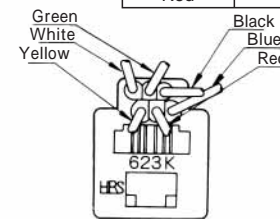

CL No.	Part No.	RoHS
CL222-4440-9	TM2RDA-F44-4S-150M	YES

Color	L (mm)
Yellow	150
Green	150
Red	150
Black	150

Note: Standard finish color is warm gray.

MODULAR CONNECTORS

CL 222 TM

TM6RA-144- *

CL No.	Part No.	RoHS
222-4474-0	TM6RA-144-35S-150M	YES

Color	L (mm)
Yellow	150
Green	150
Red	150
Black	150

Note: Standard finish color is ash gray.

TM1RV-623K66- *

TM1RV-623K64- *

TM1RV-623K62- *

CL No.	Part No.	RoHS
222-4307-9	TM1RV-623K66-4S-150M	YES

Color	L (mm)
White	150
Yellow	150
Green	150
Red	150
Black	150
Blue	150

Color	L (mm)
Yellow	150
Green	150
Red	150
Black	150

CL No.	Part No.	RoHS
222-4470-0	TM1RV-623K62-4S-150M	YES

Color	L (mm)
Green	150
Red	150

Note1: Standard finish color is gray.

Note2: The drawing is shown sample of TM1RV-623K66- *