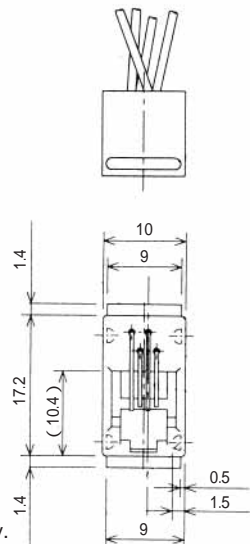

MODULAR CONNECTORS

CL 222 TM

Wire Lead Jack Type

● TM1R-616B44-*

CL No.	Part No.	RoHS
222-4465-0	TM1R-616B44-35S-150M	YES

Color	L (mm)
Yellow	150
Green	150
Red	150
Black	150

Note: Standard finish color is gray.

● TM1R-616P44-*

CL No.	Part No.	RoHS
222-4466-2	TM1R-616P44-35S-150M	YES

Color	L (mm)
Yellow	150
Green	150
Red	150
Black	150

Note: Standard finish color is gray.

● TM1R-616M44-*

CL No.	Part No.	RoHS
222-4451-5	TM1R-616M44-35S-70M	YES

Note: Standard finish color is gray.

TM2RD-F44-*

CL No.	Part No.	RoHS
222-4467-5	TM2RD-F44-4S-150M	YES

Color	L (mm)
Yellow	150
Green	150
Red	150
Black	150

Note: Standard finish color is warm gray.

TM2RDA-F44-*

CL No.	Part No.	RoHS
CL222-4440-9	TM2RDA-F44-4S-150M	YES

Color	L (mm)
Yellow	150
Green	150
Red	150
Black	150

Note: Standard finish color is warm gray.

MODULAR CONNECTORS

CL 222 TM

TM6RA-144- *

CL No.	Part No.	RoHS
222-4474-0	TM6RA-144-35S-150M	YES