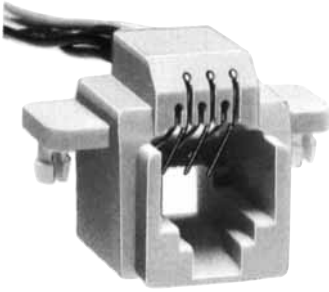

MODULAR CONNECTORS

CL 222 TM

● TM7RV-66-*

CL No.	Part No.	RoHS
222-4472-5	TM7RV-A66-35S-150M	YES

Color	L (mm)
White	150
Yellow	150
Green	150
Red	150
Black	150
Blue	150

Note: Standard finish color is Vanilla white.