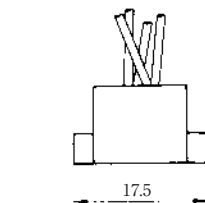

MODULAR CONNECTORS

CL 222 TM

Wire Lead Jack Type

● TM1R-616B44-*

CL No.	Part No.	RoHS
222-4465-0	TM1R-616B44-35S-150M	YES

Color	L (mm)
Yellow	150
Green	150
Red	150
Black	150

Note: Standard finish color is gray.

● TM1R-616P44-*

CL No.	Part No.	RoHS
222-4466-2	TM1R-616P44-35S-150M	YES

Color	L (mm)
Yellow	150
Green	150
Red	150
Black	150

Note: Standard finish color is gray.

● TM1R-616M44-*

CL No.	Part No.	RoHS
222-4451-5	TM1R-616M44-35S-70M	YES