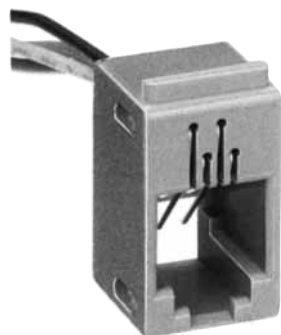

Note: Standard finish color is gray.

TM2RD-F44-*

CL No.	Part No.	RoHS
222-4467-5	TM2RD-F44-4S-150M	YES

Color	L (mm)
Yellow	150
Green	150
Red	150
Black	150

Note: Standard finish color is warm gray.

TM2RDA-F44-*

CL No.	Part No.	RoHS
CL222-4440-9	TM2RDA-F44-4S-150M	YES

Color	L (mm)
Yellow	150
Green	150
Red	150
Black	150

Note: Standard finish color is warm gray.

MODULAR CONNECTORS

CL 222 TM

TM6RA-144- *

CL No.	Part No.	RoHS
222-4474-0	TM6RA-144-35S-150M	YES