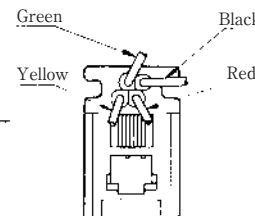

MODULAR CONNECTORS

CL 222 TM

Wire Lead Jack Type

● TM1R-616B44-*

CL No.	Part No.	RoHS
222-4465-0	TM1R-616B44-35S-150M	YES

Color	L (mm)
Yellow	150
Green	150
Red	150
Black	150

Note: Standard finish color is gray.

● TM1R-616P44-*

CL No.	Part No.	RoHS
222-4466-2	TM1R-616P44-35S-150M	YES

Color	L (mm)
Yellow	150
Green	150
Red	150
Black	150

Note: Standard finish color is gray.

● TM1R-616M44-*

CL No.	Part No.	RoHS
222-4451-5	TM1R-616M44-35S-70M	YES